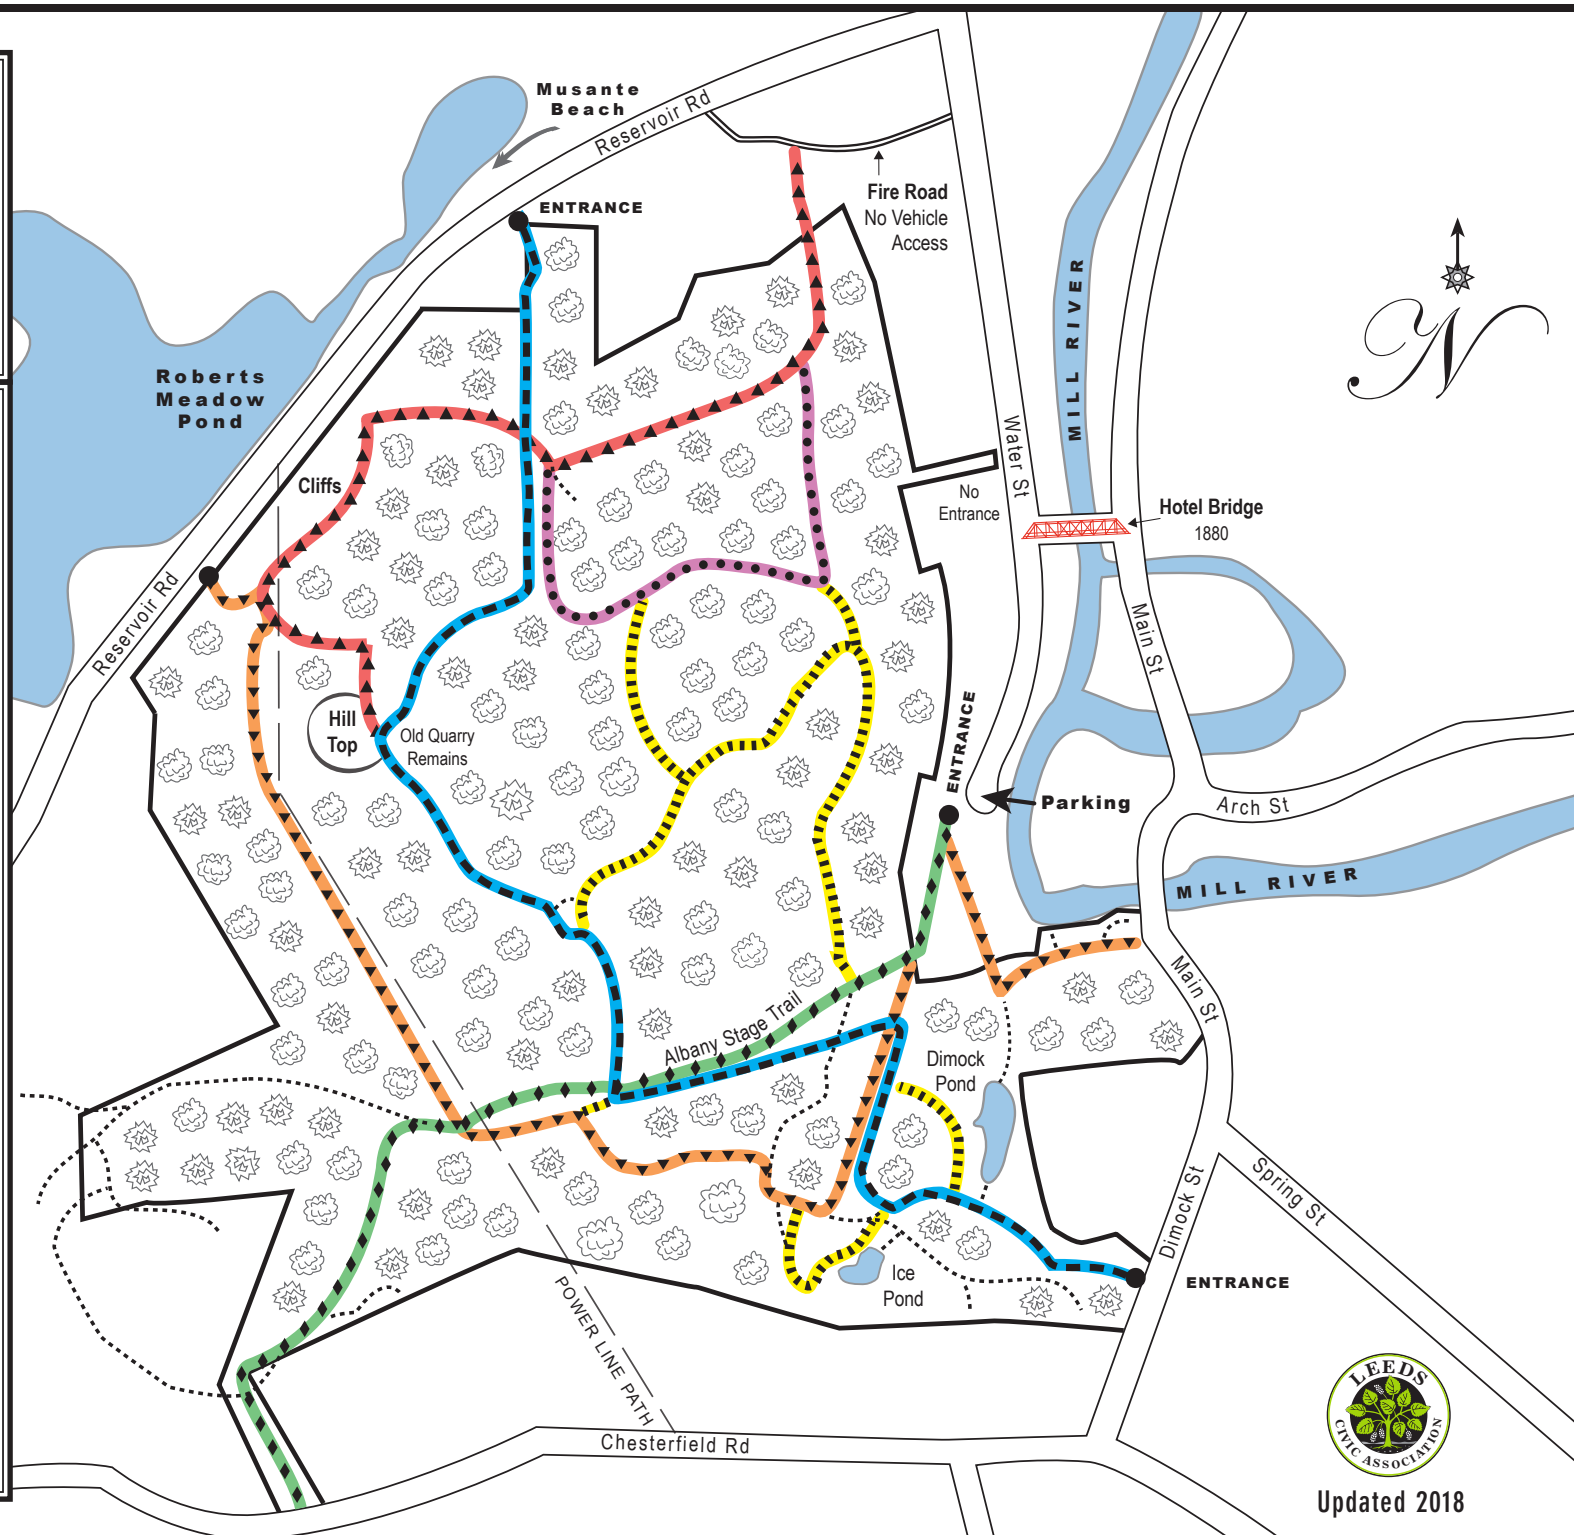

# SAW MILL HILLS CONSERVATION AREA ROBERT'S HILL SECTION TRAIL MAP

**GREEN** ◆◆◆◆◆  
Albany Stage Trail  
(1812 Stage Route to Albany)

**BLUE** - - - - -  
Hill Top Trail  
(Summit View)

**ORANGE** ▼▼▼▼▼  
Western Hill Trail

**RED** ▲▲▲▲▲  
Fire Road to Cliff Trail  
(Summit View)

**PINK** ●●●●●  
Old Logging Trail

**YELLOW** .....  
Connector Trails

**UNMARKED** .....  
Unblazed Trails

Updated 2018